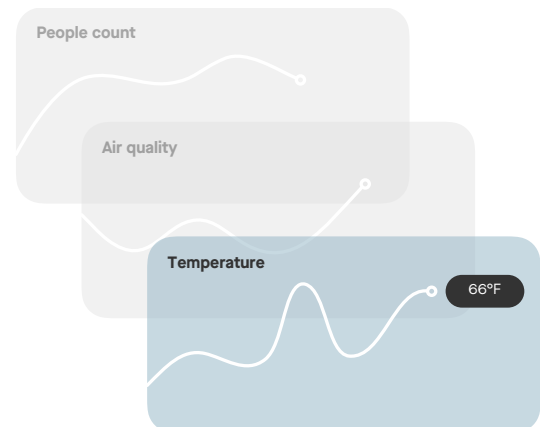

Just works.

Neat Bar self-activates the moment you walk in the room, immediately turning on your meeting room monitor and checking you into the room. Then with just one tap, you can wirelessly share your screen or start your meeting. Aside from outstanding audio and video quality, Neat Bar comes with a bunch of unique capabilities, as follows:

Neat Symmetry enables those remote to see everyone in the meeting room equally up close on their screen for more inclusive, detailed and life-size interaction. What's more, it instinctively frames and tracks each in-room participant, meaning people can stand up to stretch or move around for better wellbeing while remaining wholly engaged. As a result, they stay more energized, focused, and productive for longer. Finally, Neat Audio incorporates advanced audio processing that enhances human vocal pickup and removes distracting noises like a fan or air conditioning. At the same time, Neat Boundary enables you to set the width and depth of your meeting space to avoid the camera accidentally detecting, auto-framing and tracking anyone not involved in your video call.

Fully managed and supported.

Neat removes complexities and threats thanks to our secure, single-purpose hardware devices, meaning no stressing about passwords and patches. Plus, you can install all the latest upgrades with just one click.